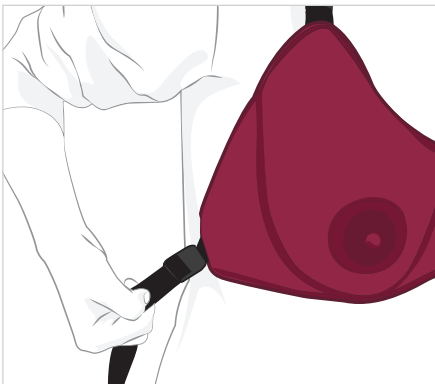

MamaBreast

Breastfeeding Simulator

User Guide

MamaBreast is a breastfeeding simulator which supports training in exclusive breastfeeding, manual expression and Kangaroo Mother Care. The simulator also facilitates learning of communication skills.

Prepare MamaBreast for use

Fill with water

1. Open the cap and pour in water until it is partially full.
2. Massage the bag from the outside with both hands. This will separate the foils and make filling the bag with water easier.
3. Pour a total of 500 ml water in each bag.

⚠ Caution: Do not use milk, as this will damage the product.

Adjust MamaBreast

1. Put MamaBreast on your body.
2. Adjust the waist strap to get a comfortable fit around the side.
3. Adjust the height by pulling the strap on the neck.

Simulate breast milk expression

To express water turn the valve to the  symbol and squeeze the breast gently and consistently, until the water comes out of the nipple.

To stop water expression, turn the valve to the  symbol.