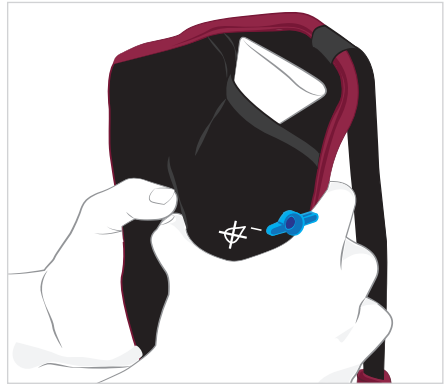

MamaBreast

Breastfeeding Simulator

User Guide

MamaBreast is a breastfeeding simulator which supports training in exclusive breastfeeding, manual expression and Kangaroo Mother Care. The simulator also facilitates learning of communication skills.

Prepare MamaBreast for use

Fill with water

1. Open the cap and pour in water until it is partially full.
2. Massage the bag from the outside with both hands. This will separate the foils and make filling the bag with water easier.
3. Pour a total of 500 ml water in each bag.

⚠ Caution: Do not use milk, as this will damage the product.

Adjust MamaBreast

1. Put MamaBreast on your body.
2. Adjust the waist strap to get a comfortable fit around the side.
3. Adjust the height by pulling the strap on the neck.