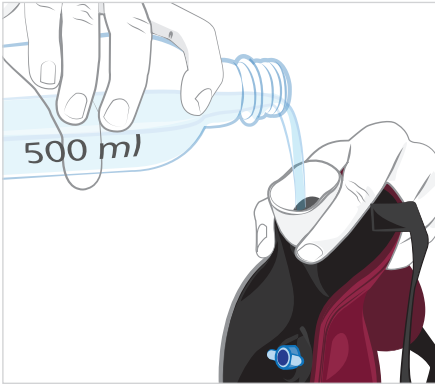

MamaBreast

Breastfeeding Simulator

User Guide

MamaBreast is a breastfeeding simulator which supports training in exclusive breastfeeding, manual expression and Kangaroo Mother Care. The simulator also facilitates learning of communication skills.

Prepare MamaBreast for use

Fill with water

1. Open the cap and pour in water until it is partially full.
2. Massage the bag from the outside with both hands. This will separate the foils and make filling the bag with water easier.
3. Pour a total of 500 ml water in each bag.

⚠ Caution: Do not use milk, as this will damage the product.

Adjust MamaBreast

1. Put MamaBreast on your body.
2. Adjust the waist strap to get a comfortable fit around the side.
3. Adjust the height by pulling the strap on the neck.

Simulate breast milk expression

To express water turn the valve to the  symbol and squeeze the breast gently and consistently, until the water comes out of the nipple.

To stop water expression, turn the valve to the  symbol.