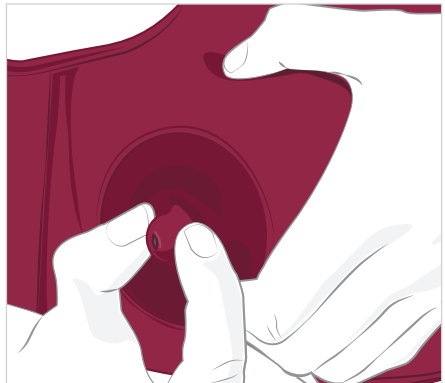

⚠ Caution: Do not use milk, as this will damage the product.

Adjust MamaBreast

1. Put MamaBreast on your body.
2. Adjust the waist strap to get a comfortable fit around the side.
3. Adjust the height by pulling the strap on the neck.

Simulate breast milk expression

To express water turn the valve to the  symbol and squeeze the breast gently and consistently, until the water comes out of the nipple.

To stop water expression, turn the valve to the  symbol.

 Note: When using MamaBreast for the first time, there could be some air in the system that will prevent the water from coming out right away. You will need to squeeze the breast several times before water comes out.

Troubleshooting

If water is not flowing

1. Check that the valve is pointing to the  symbol.
2. Massage the tip of the nipple while squeezing the breasts. This will accelerate the water flow through the system.