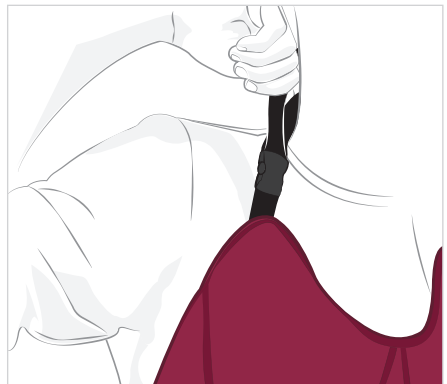

Prepare MamaBreast for use

Fill with water

1. Open the cap and pour in water until it is partially full.
2. Massage the bag from the outside with both hands. This will separate the foils and make filling the bag with water easier.
3. Pour a total of 500 ml water in each bag.

⚠ Caution: Do not use milk, as this will damage the product.

Adjust MamaBreast

1. Put MamaBreast on your body.
2. Adjust the waist strap to get a comfortable fit around the side.
3. Adjust the height by pulling the strap on the neck.

Simulate breast milk expression

To express water turn the valve to the  symbol and squeeze the breast gently and consistently, until the water comes out of the nipple.

To stop water expression, turn the valve to the  symbol.