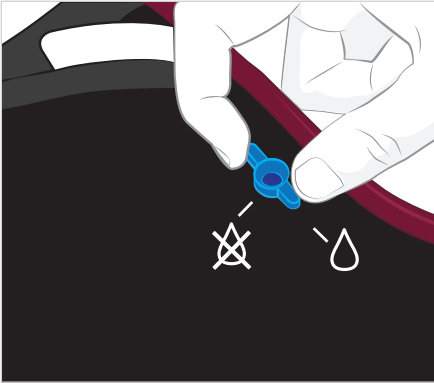

Simulate breast milk expression

To express water turn the valve to the symbol and squeeze the breast gently and consistently, until the water comes out of the nipple.

To stop water expression, turn the valve to the symbol.

Note: When using MamaBreast for the first time, there could be some air in the system that will prevent the water from coming out right away. You will need to squeeze the breast several times before water comes out.